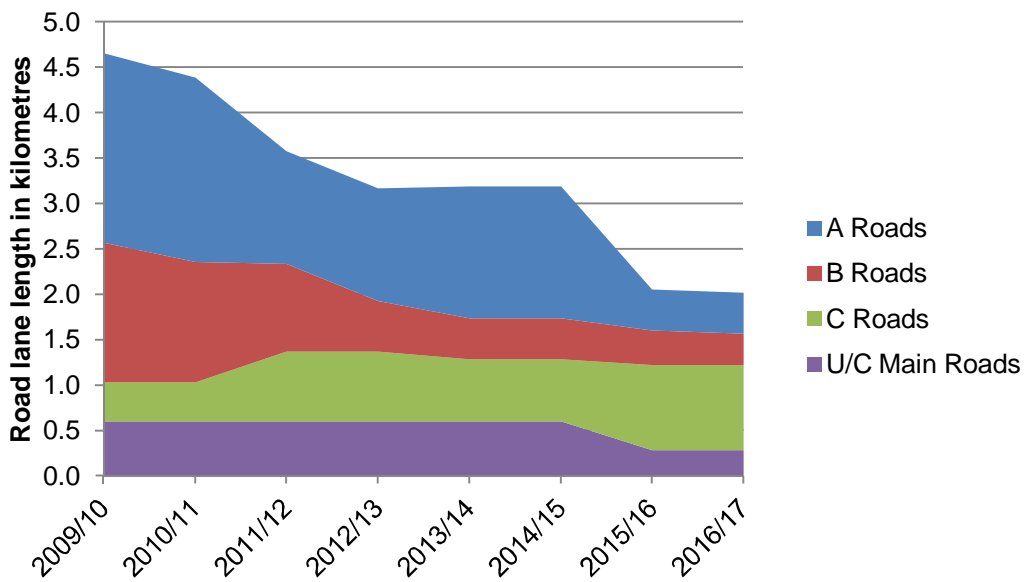

Royal Wootton Bassett and Cricklade Roads in poor condition

Salisbury Area Board Roads in poor condition

South West Wiltshire Roads in poor condition

Southern Wiltshire Roads in poor condition

Tidworth Area Board Roads in poor condition

Trowbridge Area Board Roads in poor condition

Warminster Area Board Roads in poor condition

Westbury Area Board Roads in poor condition