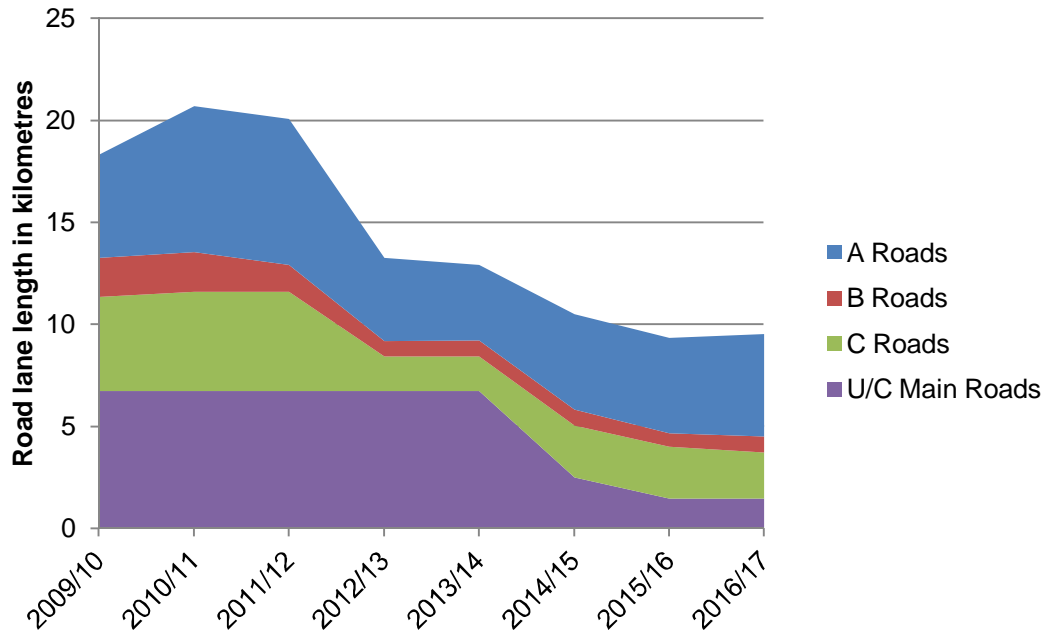

Amesbury Area Board Roads in Poor Condition

Bradford on Avon Roads in poor condition

Calne Area Board Roads in poor condition

Chippenham Area Board Roads in poor condition

Corsham Area Board Roads in poor condition

Devizes Area Board Roads in poor condition

Malmesbury Area Board Roads in poor condition

Marlborough Area Board Roads in poor condition

Melksham Area Board Roads in poor condition

Pewsey Area Board Roads in poor condition