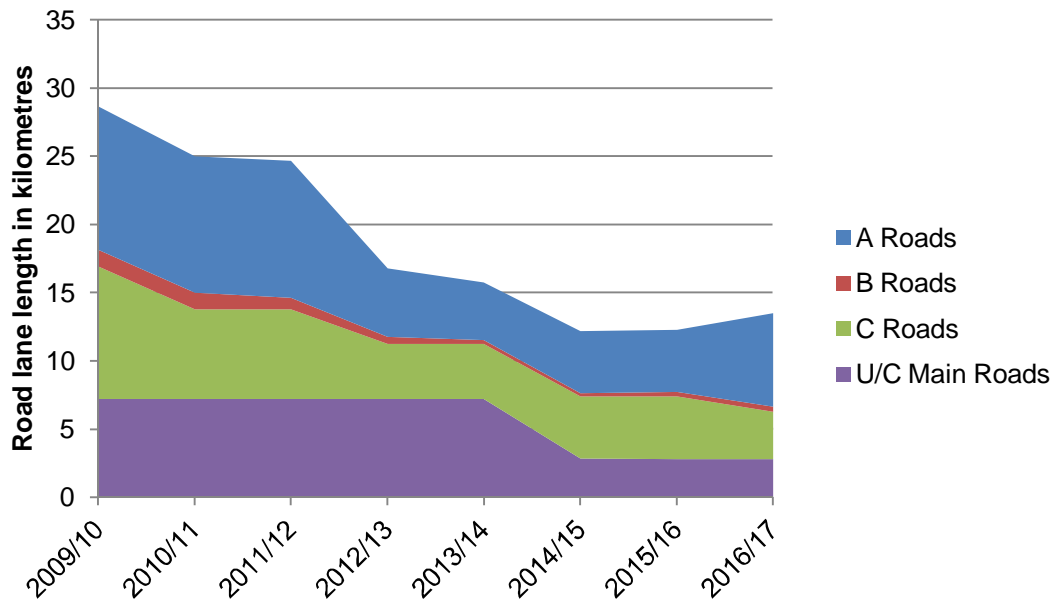

Devizes Area Board Roads in poor condition

Malmesbury Area Board Roads in poor condition

Marlborough Area Board Roads in poor condition

Melksham Area Board Roads in poor condition

Pewsey Area Board Roads in poor condition

Royal Wootton Bassett and Cricklade Roads in poor condition

Salisbury Area Board Roads in poor condition

South West Wiltshire Roads in poor condition

Southern Wiltshire Roads in poor condition

Tidworth Area Board Roads in poor condition