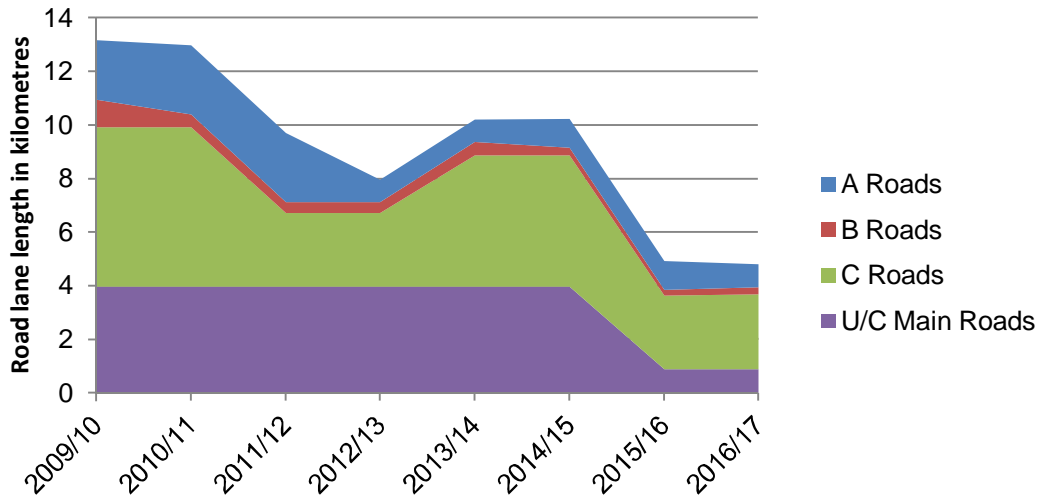

Amesbury Area Board Roads in Poor Condition

Bradford on Avon Roads in poor condition

Calne Area Board Roads in poor condition

Chippenham Area Board Roads in poor condition

Corsham Area Board Roads in poor condition

Devizes Area Board Roads in poor condition

Malmesbury Area Board Roads in poor condition

Marlborough Area Board Roads in poor condition

Melksham Area Board Roads in poor condition

Pewsey Area Board Roads in poor condition