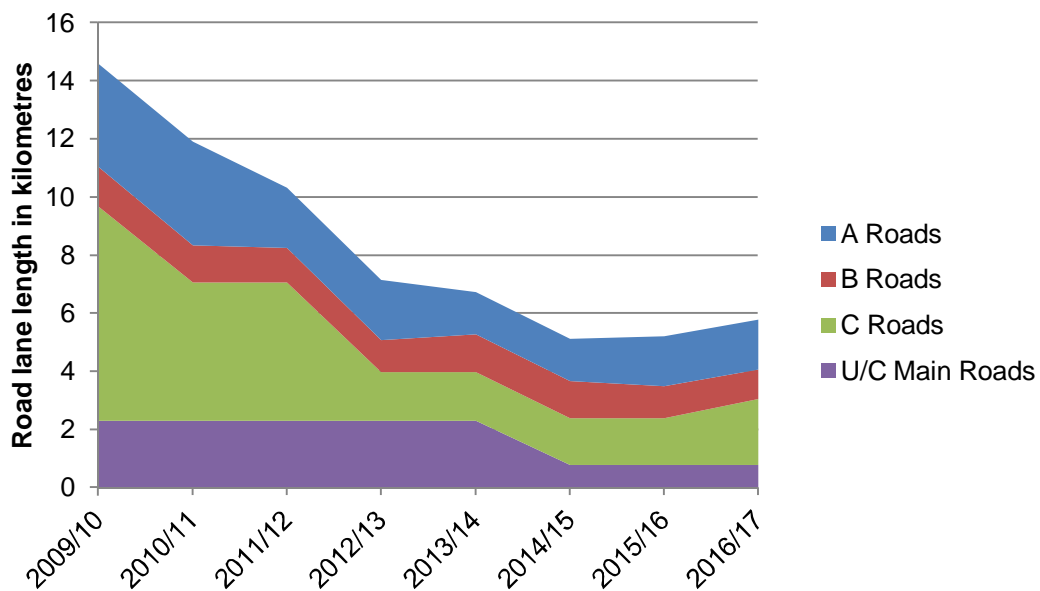

Royal Wootton Bassett and Cricklade Roads in poor condition

Salisbury Area Board Roads in poor condition

South West Wiltshire Roads in poor condition

Southern Wiltshire Roads in poor condition

Tidworth Area Board Roads in poor condition

Trowbridge Area Board Roads in poor condition

Warminster Area Board Roads in poor condition

Westbury Area Board Roads in poor condition