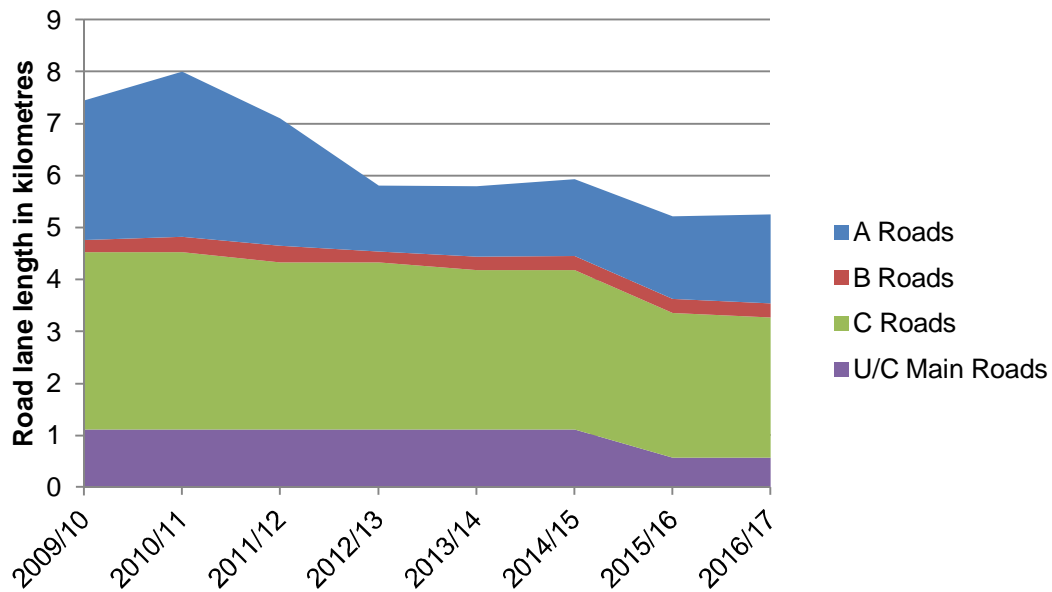

Devizes Area Board Roads in poor condition

Malmesbury Area Board Roads in poor condition

Marlborough Area Board Roads in poor condition

Melksham Area Board Roads in poor condition

Pewsey Area Board Roads in poor condition

Royal Wootton Bassett and Cricklade Roads in poor condition

Salisbury Area Board Roads in poor condition

South West Wiltshire Roads in poor condition

Southern Wiltshire Roads in poor condition

Tidworth Area Board Roads in poor condition