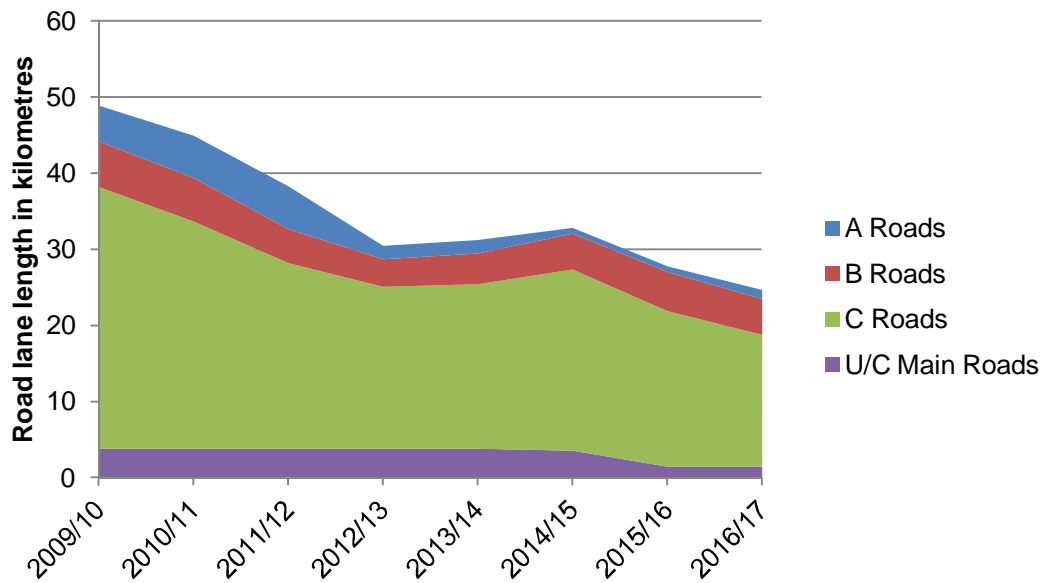

Amesbury Area Board Roads in Poor Condition

Bradford on Avon Roads in poor condition

Calne Area Board Roads in poor condition

Chippenham Area Board Roads in poor condition

Corsham Area Board Roads in poor condition

Devizes Area Board Roads in poor condition

Malmesbury Area Board Roads in poor condition

Marlborough Area Board Roads in poor condition

Melksham Area Board Roads in poor condition

Pewsey Area Board Roads in poor condition

Royal Wootton Bassett and Cricklade Roads in poor condition

Salisbury Area Board Roads in poor condition

South West Wiltshire Roads in poor condition

Southern Wiltshire Roads in poor condition

Tidworth Area Board Roads in poor condition