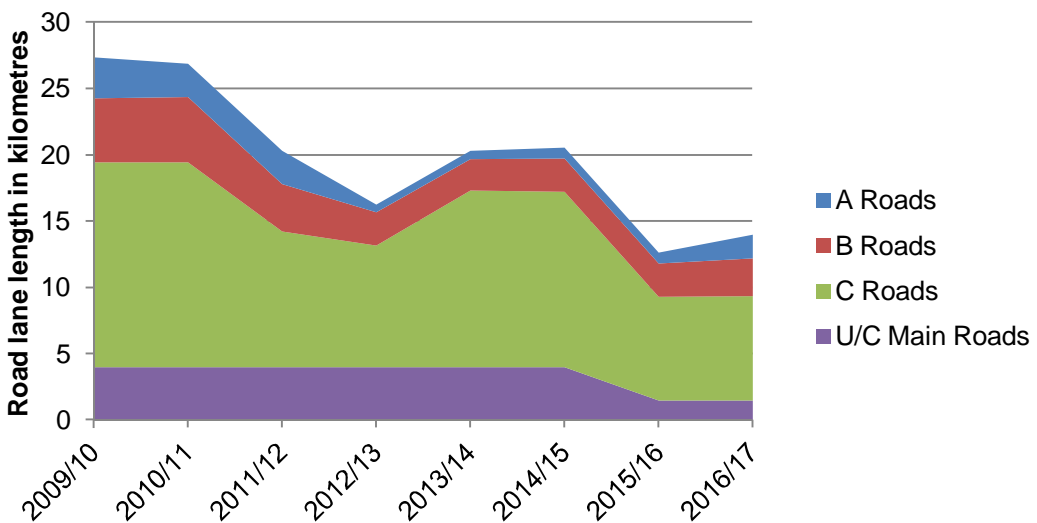

Amesbury Area Board Roads in Poor Condition

Bradford on Avon Roads in poor condition

Calne Area Board Roads in poor condition

Chippenham Area Board Roads in poor condition

Corsham Area Board Roads in poor condition

Devizes Area Board Roads in poor condition

Malmesbury Area Board Roads in poor condition

Marlborough Area Board Roads in poor condition

Melksham Area Board Roads in poor condition

Pewsey Area Board Roads in poor condition

Royal Wootton Bassett and Cricklade Roads in poor condition

Salisbury Area Board Roads in poor condition

South West Wiltshire Roads in poor condition

Southern Wiltshire Roads in poor condition

Tidworth Area Board Roads in poor condition