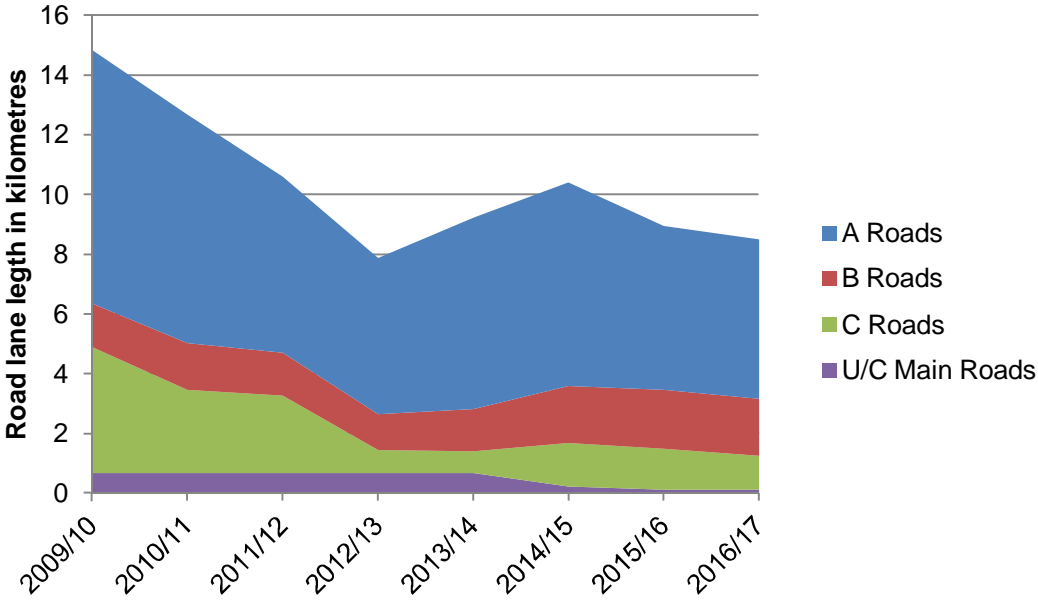

Amesbury Area Board Roads in Poor Condition

Bradford on Avon Roads in poor condition

Calne Area Board Roads in poor condition

Chippenham Area Board Roads in poor condition

Corsham Area Board Roads in poor condition

Devizes Area Board Roads in poor condition

Malmesbury Area Board Roads in poor condition

Marlborough Area Board Roads in poor condition

Melksham Area Board Roads in poor condition

Pewsey Area Board Roads in poor condition

Royal Wootton Bassett and Cricklade Roads in poor condition

Salisbury Area Board Roads in poor condition

South West Wiltshire Roads in poor condition

Southern Wiltshire Roads in poor condition

Tidworth Area Board Roads in poor condition

Trowbridge Area Board Roads in poor condition

Warminster Area Board Roads in poor condition

Westbury Area Board Roads in poor condition