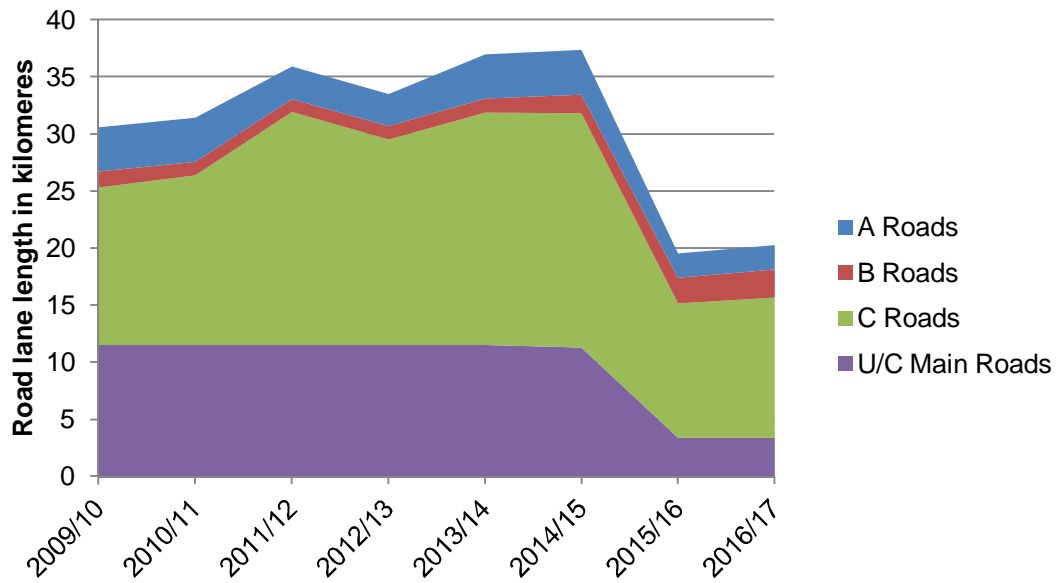

Devizes Area Board Roads in poor condition

Malmesbury Area Board Roads in poor condition

Marlborough Area Board Roads in poor condition

Melksham Area Board Roads in poor condition

Pewsey Area Board Roads in poor condition

Royal Wootton Bassett and Cricklade Roads in poor condition

Salisbury Area Board Roads in poor condition

South West Wiltshire Roads in poor condition

Southern Wiltshire Roads in poor condition

Tidworth Area Board Roads in poor condition