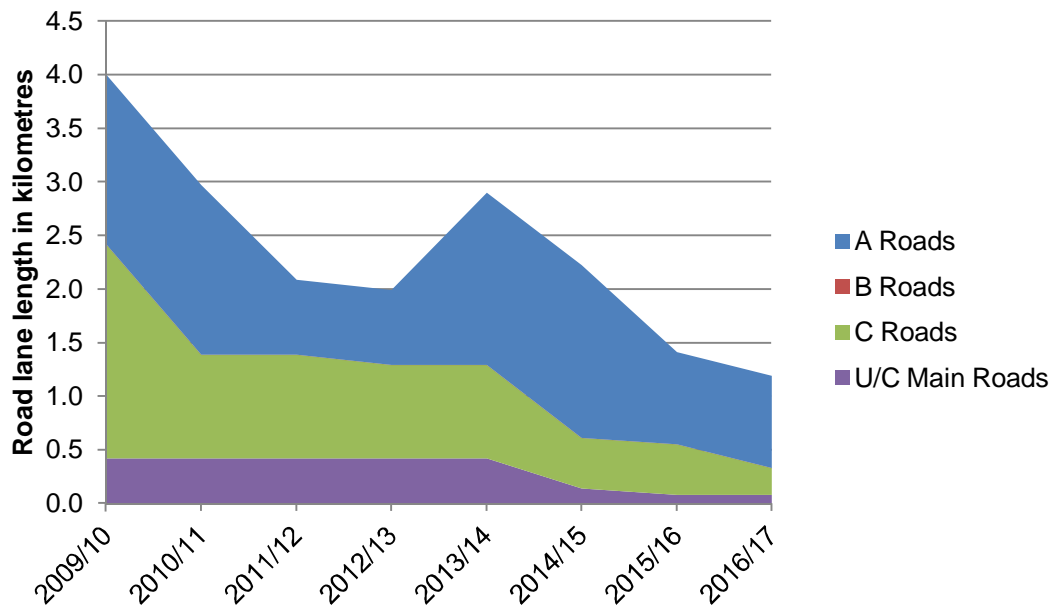

Devizes Area Board Roads in poor condition

Malmesbury Area Board Roads in poor condition

Marlborough Area Board Roads in poor condition

Melksham Area Board Roads in poor condition

Pewsey Area Board Roads in poor condition

Royal Wootton Bassett and Cricklade Roads in poor condition

Salisbury Area Board Roads in poor condition

South West Wiltshire Roads in poor condition

Southern Wiltshire Roads in poor condition

Tidworth Area Board Roads in poor condition