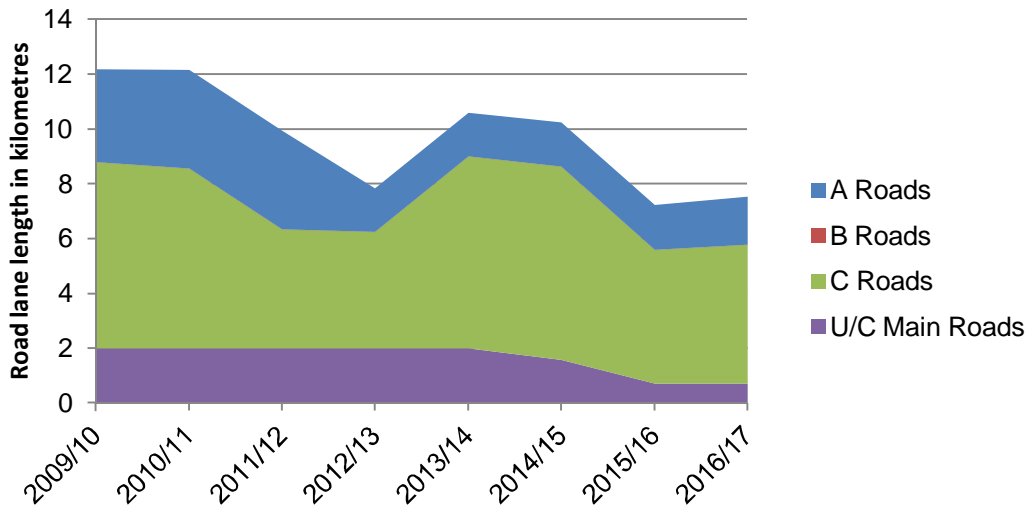

Amesbury Area Board Roads in Poor Condition

Bradford on Avon Roads in poor condition

Calne Area Board Roads in poor condition

Chippenham Area Board Roads in poor condition

Corsham Area Board Roads in poor condition

Devizes Area Board Roads in poor condition

Malmesbury Area Board Roads in poor condition

Marlborough Area Board Roads in poor condition

Melksham Area Board Roads in poor condition

Pewsey Area Board Roads in poor condition