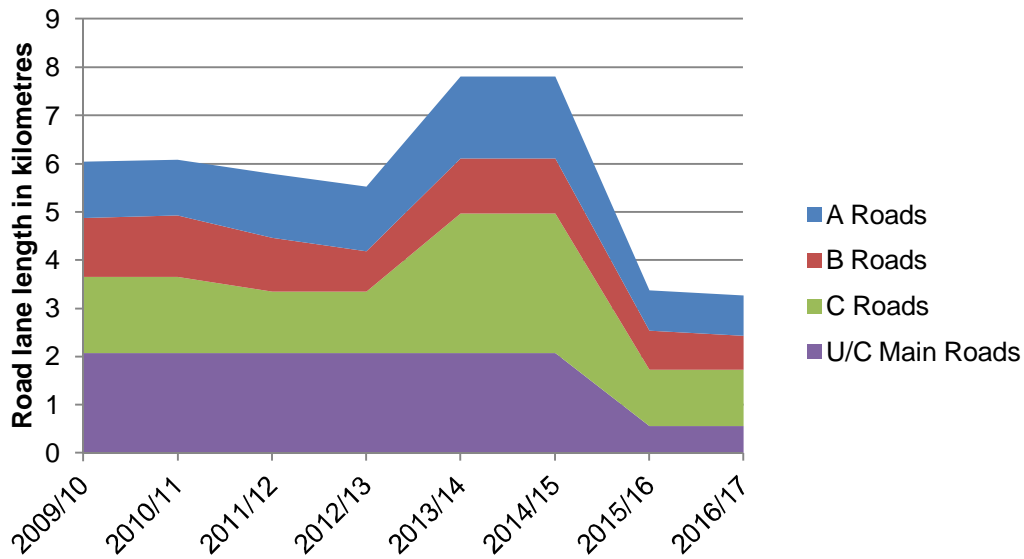

Royal Wootton Bassett and Cricklade Roads in poor condition

Salisbury Area Board Roads in poor condition

South West Wiltshire Roads in poor condition

Southern Wiltshire Roads in poor condition

Tidworth Area Board Roads in poor condition

Trowbridge Area Board Roads in poor condition

Warminster Area Board Roads in poor condition

Westbury Area Board Roads in poor condition