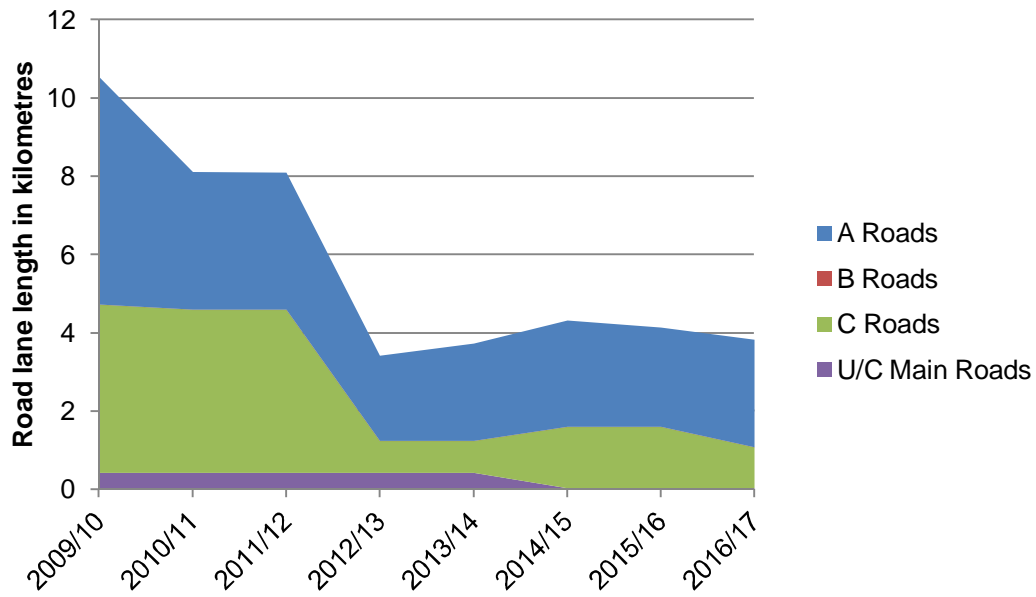

Royal Wootton Bassett and Cricklade Roads in poor condition

Salisbury Area Board Roads in poor condition

South West Wiltshire Roads in poor condition

Southern Wiltshire Roads in poor condition

Tidworth Area Board Roads in poor condition

Trowbridge Area Board Roads in poor condition

Warminster Area Board Roads in poor condition

Westbury Area Board Roads in poor condition