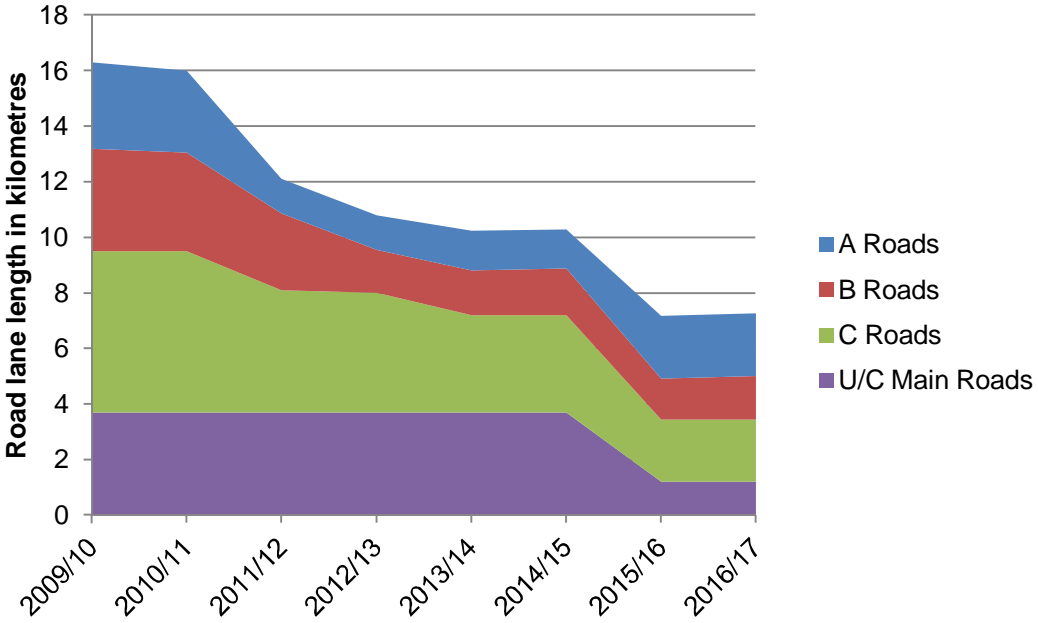

Amesbury Area Board Roads in Poor Condition

Bradford on Avon Roads in poor condition

Calne Area Board Roads in poor condition

Chippenham Area Board Roads in poor condition

Corsham Area Board Roads in poor condition

Devizes Area Board Roads in poor condition

Malmesbury Area Board Roads in poor condition

Marlborough Area Board Roads in poor condition

Melksham Area Board Roads in poor condition

Pewsey Area Board Roads in poor condition

Royal Wootton Bassett and Cricklade Roads in poor condition

Salisbury Area Board Roads in poor condition

South West Wiltshire Roads in poor condition

Southern Wiltshire Roads in poor condition

Tidworth Area Board Roads in poor condition

Trowbridge Area Board Roads in poor condition

Warminster Area Board Roads in poor condition

Westbury Area Board Roads in poor condition