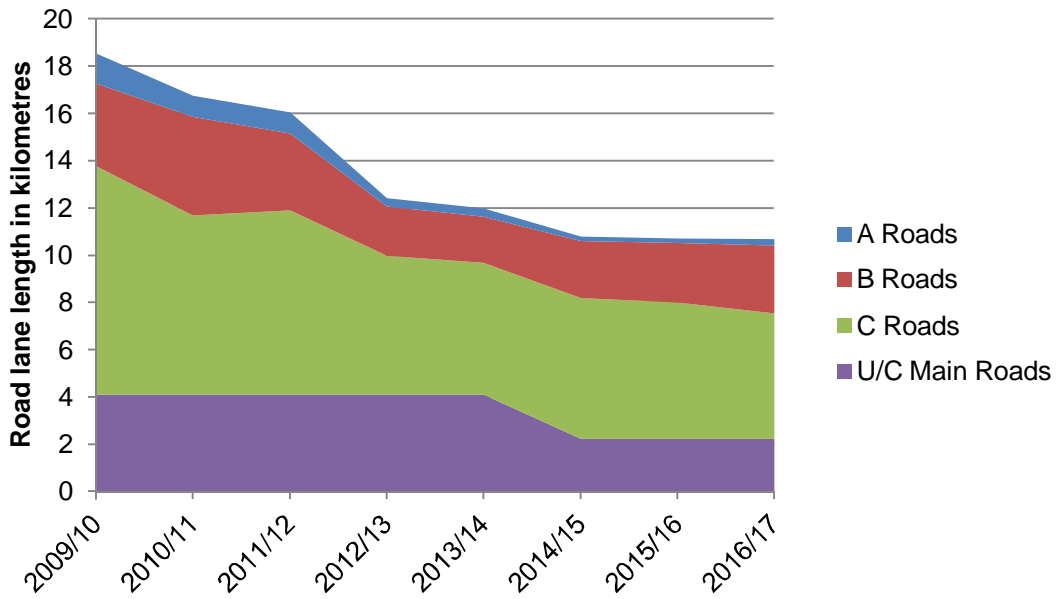

Devizes Area Board Roads in poor condition

Malmesbury Area Board Roads in poor condition

Marlborough Area Board Roads in poor condition

Melksham Area Board Roads in poor condition

Pewsey Area Board Roads in poor condition

Royal Wootton Bassett and Cricklade Roads in poor condition

Salisbury Area Board Roads in poor condition

South West Wiltshire Roads in poor condition

Southern Wiltshire Roads in poor condition

Tidworth Area Board Roads in poor condition